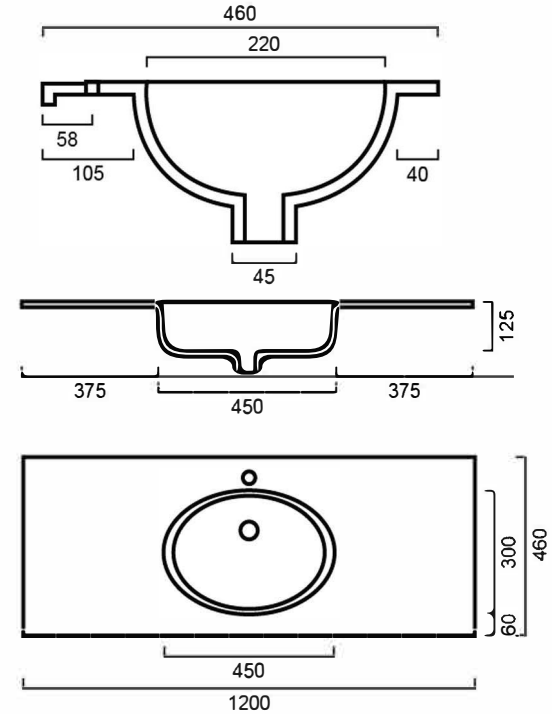

# VTCL12001 OR VTCL12003 : CLAIRE - CERAMIC TOP 1200MM

## VTCL1200: 1200mm x 460mm

### DIMENSIONS

1200mm length x 460mm width x 125mm depth

### DESCRIPTION

Contemporary vanity top  
Durable design and construction  
Available in 1 or 3 tap holes  
With overflow